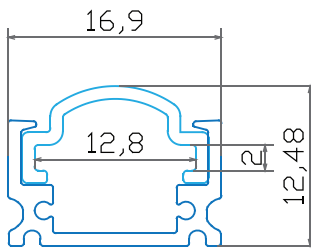

Aluminium Profile-Transparent

Model No:	VT-7101-T
SKU:	9981
Dimension:	16.76x10.3x1000mm
Color of Fixture:	Transparent
EAN:	3800230622129
Box Qty.	100 Pcs

Aluminium Profile-Matt

Model No:	VT-7101-M
SKU:	9982
Dimension:	16.76x10.3x1000mm
Color of Fixture:	Matt
EAN:	3800230622136
Box Qty.	100 Pcs