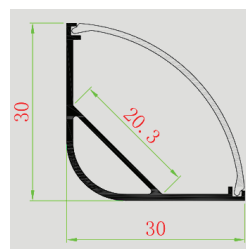

Aluminium Profiles-Milky-Set

Model No:	VT-8105
SKU:	3363
Dimension:	2000mm
Color of Fixture:	Milky
EAN:	3800157637039
Box Qty.	30 Pcs