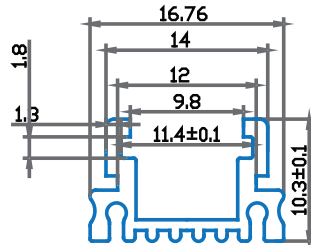

Aluminium Profile-Transparent

Model No:	VT-7101-T
SKU:	9981
Dimension:	16.76x10.3x1000mm
Color of Fixture:	Transparent
EAN:	3800230622129
Box Qty.	100 Pcs

Aluminium Profile-Matt

Model No:	VT-7101-M
SKU:	9982
Dimension:	16.76x10.3x1000mm
Color of Fixture:	Matt
EAN:	3800230622136
Box Qty.	100 Pcs