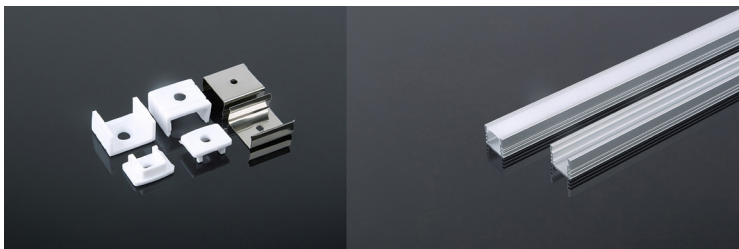

Box Qty. 120 Pcs

Aluminium Profiles-Milky

Model No: VT-8116
SKU: 3358
Dimension: 2000x17.4x12.1mm
Color of Fixture: Milky
EAN: 3800157636865
Box Qty. 120 Pcs