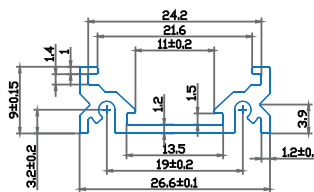

Aluminium Profile-Transparent

Model No:	VT-7103-T
SKU:	9985
Dimension:	26.5x9x1000mm
Color of Fixture:	Transparent
EAN:	3800230622150
Box Qty.	90 Pcs