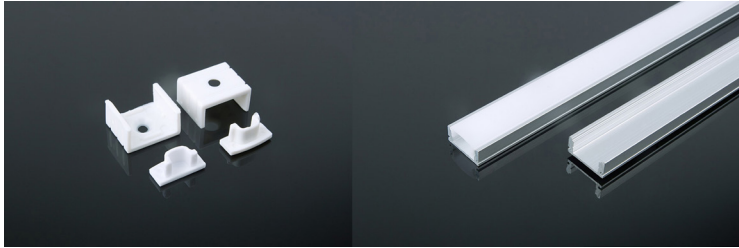

Box Qty. 180 Pcs

Aluminium Profiles-Milky

Model No: VT-8113
SKU: 3355
Dimension: 2000x17.4x7mm
Color of Fixture: Milky
EAN: 3800157636834

Aluminium Profiles-White Housing

Model No: VT-8113-W
SKU: 3365
Dimension: 2000x17.4x7mm
Color of Fixture: White
EAN: 3800157640152