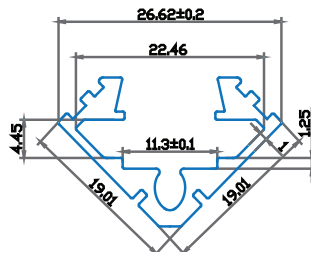

2
PCS PACK

Aluminium Profile-2 Meters

Model No:	VT-7104
SKU:	9956
Dimension:	19x19x2000mm
Color of Fixture:	Milky
EAN:	3800157635509
Box Qty.	40 Pcs