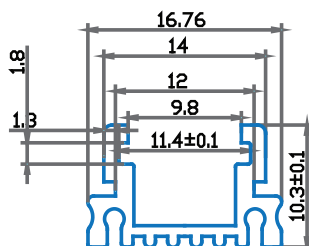

Aluminium Profile-Transparent

Model No:	VT-7101-T
SKU:	9981
Dimension:	16.76x10.3x1000mm
Color of Fixture:	Transparent
EAN:	3800230622129
Box Qty.	100 Pcs