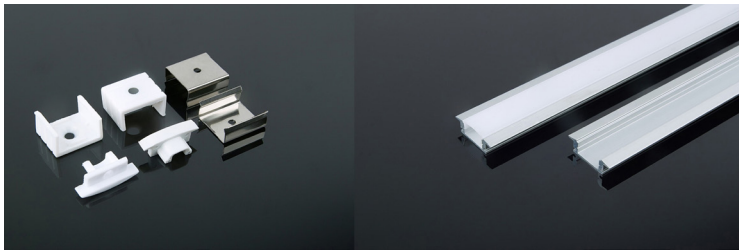

Lighting Flexibility

Elegant Lighting

Easy to Install

2 YEAR
WARRANTY*

 **add luxury**
TO YOUR HOME

Box Qty. 180 Pcs

Aluminium Profiles-Milky

Model No:	VT-8106
SKU:	3350
Dimension:	2000x24.7x7mm
Color of Fixture:	Milky
EAN:	3800157636780