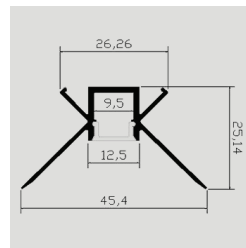

Aluminium Profiles-Milky-Set

Model No:	VT-8104
SKU:	3362
Dimension:	2000mm
Color of Fixture:	Milky
EAN:	3800157637022
Box Qty.	30 Pcs