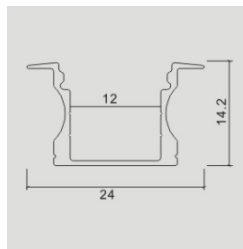

Aluminium Profiles-White Housing

Model No:	VT-8106-W
SKU:	3368
Dimension:	2000x24.7x7mm
Color of Fixture:	White
EAN:	3800157640183

Box Qty. 120 Pcs

Aluminium Profiles-Milky

Model No:	VT-8107
SKU:	3351
Dimension:	2000x23x15.5mm
Color of Fixture:	Milky
EAN:	3800157636797
Box Qty.	120 Pcs