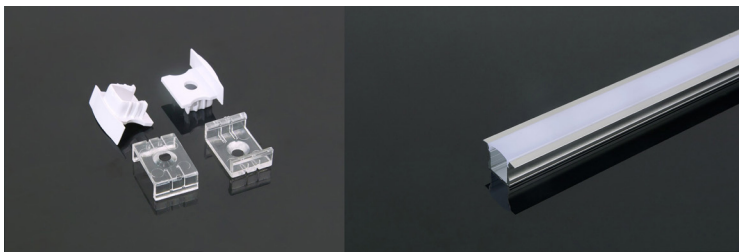

Box Qty. 120 Pcs

Aluminium Profiles-Milky

Model No:	VT-8107
SKU:	3351
Dimension:	2000x23x15.5mm
Color of Fixture:	Milky
EAN:	3800157636797
Box Qty.	120 Pcs