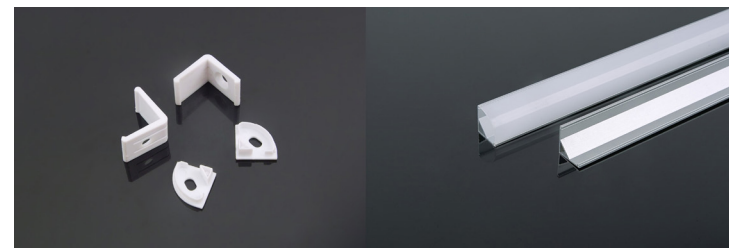

Box Qty. 160 Pcs

Aluminium Profiles-Milky

Model No:	VT-8109
SKU:	3353
Dimension:	2000x15.8x15.8mm
Color of Fixture:	Milky
EAN:	3800157636810

Aluminium Profiles-White Housing

Model No:	VT-8109-W
SKU:	3369
Dimension:	2000x15.8x15.8mm
Color of Fixture:	White
EAN:	3800157640190