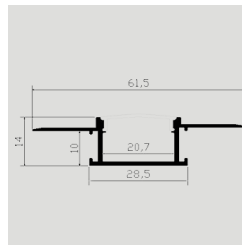

Box Qty. 30 Pcs

Aluminium Profiles-Milky-Set

Model No: VT-8101
SKU: 3359
Dimension: 2000mm
Color of Fixture: Milky
EAN: 3800157636995
Box Qty. 30 Pcs