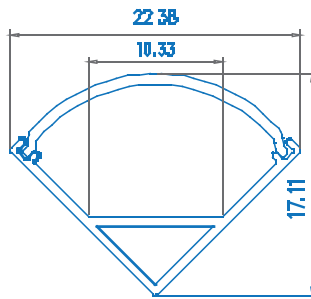

Aluminium Profile-Matt

Model No:	VT-7104-M
SKU:	9987
Dimension:	19x19x1000mm
Color of Fixture:	Matt
EAN:	3800230622181
Box Qty.	80 Pcs

2
PCS PACK

Aluminium Profile-2 Meters

Model No:	VT-7104
SKU:	9956
Dimension:	19x19x2000mm
Color of Fixture:	Milky
EAN:	3800157635509
Box Qty.	40 Pcs