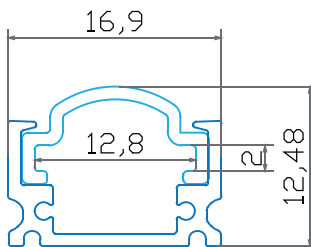

Aluminium Profile-Matt

Model No:	VT-7102-M
SKU:	9984
Dimension:	16.9x12.48x1000mm
Color of Fixture:	Matt
EAN:	3800230622150
Box Qty.	140 Pcs