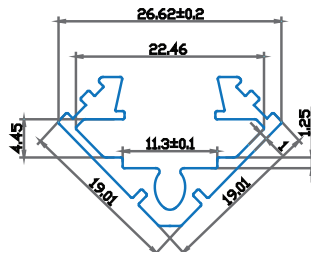

Aluminium Profile-Matt

Model No:	VT-7104-M
SKU:	9987
Dimension:	19x19x1000mm
Color of Fixture:	Matt
EAN:	3800230622181
Box Qty.	80 Pcs