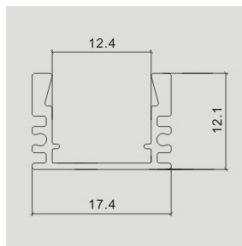

Box Qty. 120 Pcs

Aluminium Profiles-Milky

Model No: VT-8116
SKU: 3358
Dimension: 2000x17.4x12.1mm
Color of Fixture: Milky
EAN: 3800157636865
Box Qty. 120 Pcs