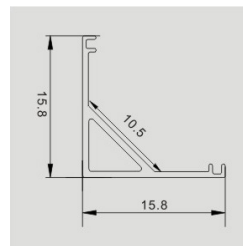

Box Qty. 160 Pcs

Aluminium Profiles-Milky

Model No:	VT-8109
SKU:	3353
Dimension:	2000x15.8x15.8mm
Color of Fixture:	Milky
EAN:	3800157636810

Aluminium Profiles-White Housing

Model No:	VT-8109-W
SKU:	3369
Dimension:	2000x15.8x15.8mm
Color of Fixture:	White
EAN:	3800157640190