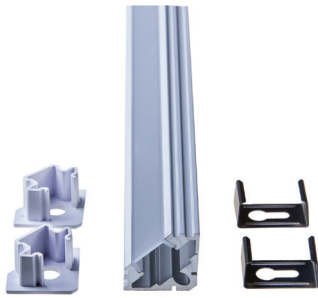

Aluminium Profile-Matt

Model No:	VT-7104-M
SKU:	9987
Dimension:	19x19x1000mm
Color of Fixture:	Matt
EAN:	3800230622181
Box Qty.	80 Pcs