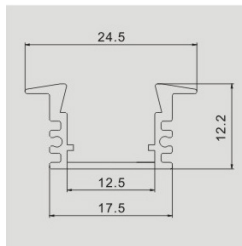

Box Qty. 120 Pcs

Aluminium Profiles-Milky

Model No: VT-8115
SKU: 3357
Dimension: 2000x24.5x12.2mm
Color of Fixture: Milky
EAN: 3800157636858
Box Qty. 120 Pcs