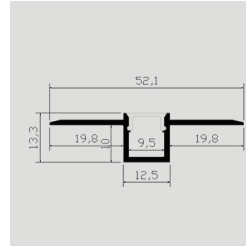

Aluminium Profiles-Milky-Set

Model No:	VT-8102
SKU:	3360
Dimension:	2000mm
Color of Fixture:	Milky
EAN:	3800157637008
Box Qty.	50 pcs