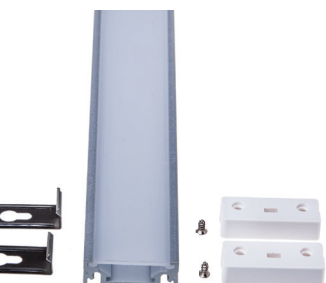

Aluminium Profile-Matt

Model No:	VT-7103-M
SKU:	9986
Dimension:	26.5x9x1000mm
Color of Fixture:	Matt
EAN:	3800230622174
Box Qty.	90 Pcs