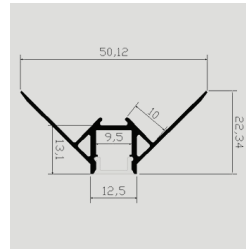

Aluminium Profiles-Milky-Set

Model No:	VT-8103
SKU:	3361
Dimension:	2000mm
Color of Fixture:	Milky
EAN:	3800157637015
Box Qty.	40 Pcs