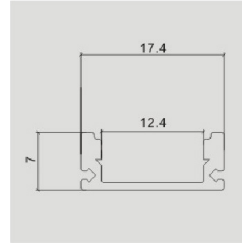

Box Qty. 180 Pcs

Aluminium Profiles-Milky

Model No: VT-8113
SKU: 3355
Dimension: 2000x17.4x7mm
Color of Fixture: Milky
EAN: 3800157636834

Aluminium Profiles-White Housing

Model No: VT-8113-W
SKU: 3365
Dimension: 2000x17.4x7mm
Color of Fixture: White
EAN: 3800157640152