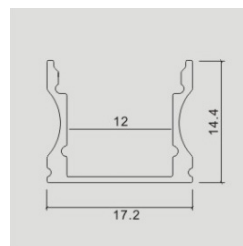

Box Qty. 120 Pcs

Aluminium Profiles-Milky

Model No:	VT-8110
SKU:	3354
Dimension:	2000x17.2x15.5mm
Color of Fixture:	Milky
EAN:	3800157636827

Aluminium Profiles-White Housing

Model No:	VT-8110-W
SKU:	3366
Dimension:	2000x17.2x15.5mm
Color of Fixture:	White
EAN:	3800157640169