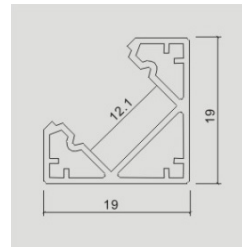

Box Qty. 120 Pcs

Aluminium Profiles-Milky

Model No: VT-8114
SKU: 3356
Dimension: 2000x19x19mm
Color of Fixture: Milky
EAN: 3800157636841

Aluminium Profiles-White Housing

Model No: VT-8114-W
SKU: 3364
Dimension: 2000x19x19mm
Color of Fixture: White
EAN: 3800157640145