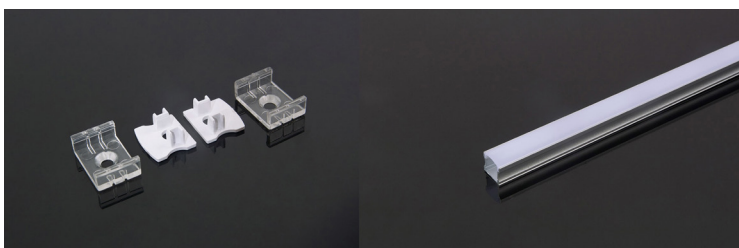

Box Qty. 120 Pcs

Aluminium Profiles-Milky

Model No:	VT-8110
SKU:	3354
Dimension:	2000x17.2x15.5mm
Color of Fixture:	Milky
EAN:	3800157636827

Aluminium Profiles-White Housing

Model No:	VT-8110-W
SKU:	3366
Dimension:	2000x17.2x15.5mm
Color of Fixture:	White
EAN:	3800157640169