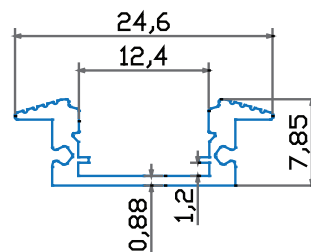

2
PCS PACK

Aluminium Profile-2 Meters

Model No:	VT-7109-2Pc
SKU:	9957
Dimension:	22x17x2000mm
Color of Fixture:	Milky
EAN:	3800157617208
Box Qty.	150 Pcs

Aluminium Profile-Milky

Model No:	VT-7109
SKU:	9947
Dimension:	22x17x1000mm
Color of Fixture:	Milky
EAN:	3800157617208
Box Qty.	150 Pcs