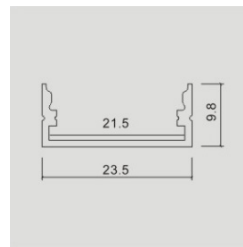

Aluminium Profiles-White Housing

Model No:	VT-8106-W
SKU:	3368
Dimension:	2000x24.7x7mm
Color of Fixture:	White
EAN:	3800157640183

Box Qty. 120 Pcs

Aluminium Profiles-Milky

Model No:	VT-8107
SKU:	3351
Dimension:	2000x23x15.5mm
Color of Fixture:	Milky
EAN:	3800157636797
Box Qty.	120 Pcs