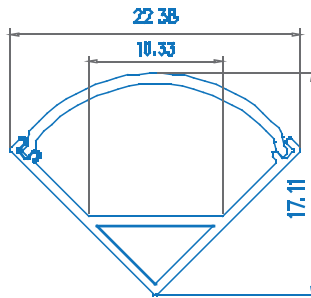

Aluminium Profile-Milky

Model No:	VT-7109
SKU:	9947
Dimension:	22x17x1000mm
Color of Fixture:	Milky
EAN:	3800157617208
Box Qty.	150 Pcs