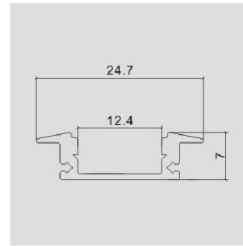

Box Qty. 180 Pcs

Aluminium Profiles-Milky

Model No:	VT-8106
SKU:	3350
Dimension:	2000x24.7x7mm
Color of Fixture:	Milky
EAN:	3800157636780

Aluminium Profiles-White Housing

Model No:	VT-8106-W
SKU:	3368
Dimension:	2000x24.7x7mm
Color of Fixture:	White
EAN:	3800157640183