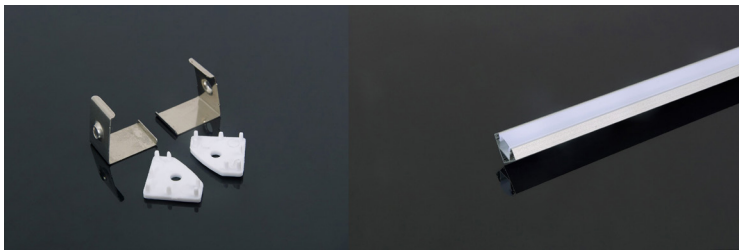

Box Qty. 120 Pcs

Aluminium Profiles-Milky

Model No: VT-8114
SKU: 3356
Dimension: 2000x19x19mm
Color of Fixture: Milky
EAN: 3800157636841

Aluminium Profiles-White Housing

Model No: VT-8114-W
SKU: 3364
Dimension: 2000x19x19mm
Color of Fixture: White
EAN: 3800157640145