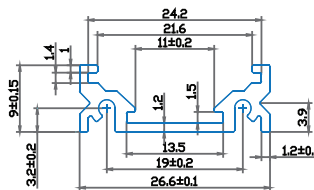

Aluminium Profile-Matt

Model No:	VT-7103-M
SKU:	9986
Dimension:	26.5x9x1000mm
Color of Fixture:	Matt
EAN:	3800230622174
Box Qty.	90 Pcs