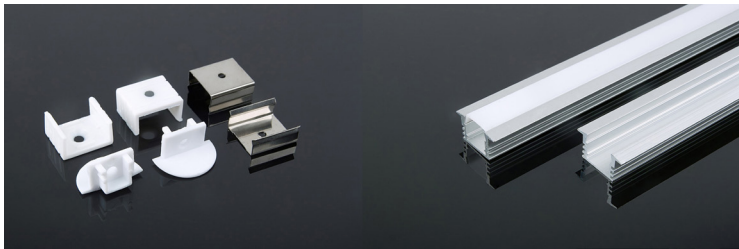

Box Qty. 120 Pcs

Aluminium Profiles-Milky

Model No: VT-8115
SKU: 3357
Dimension: 2000x24.5x12.2mm
Color of Fixture: Milky
EAN: 3800157636858
Box Qty. 120 Pcs